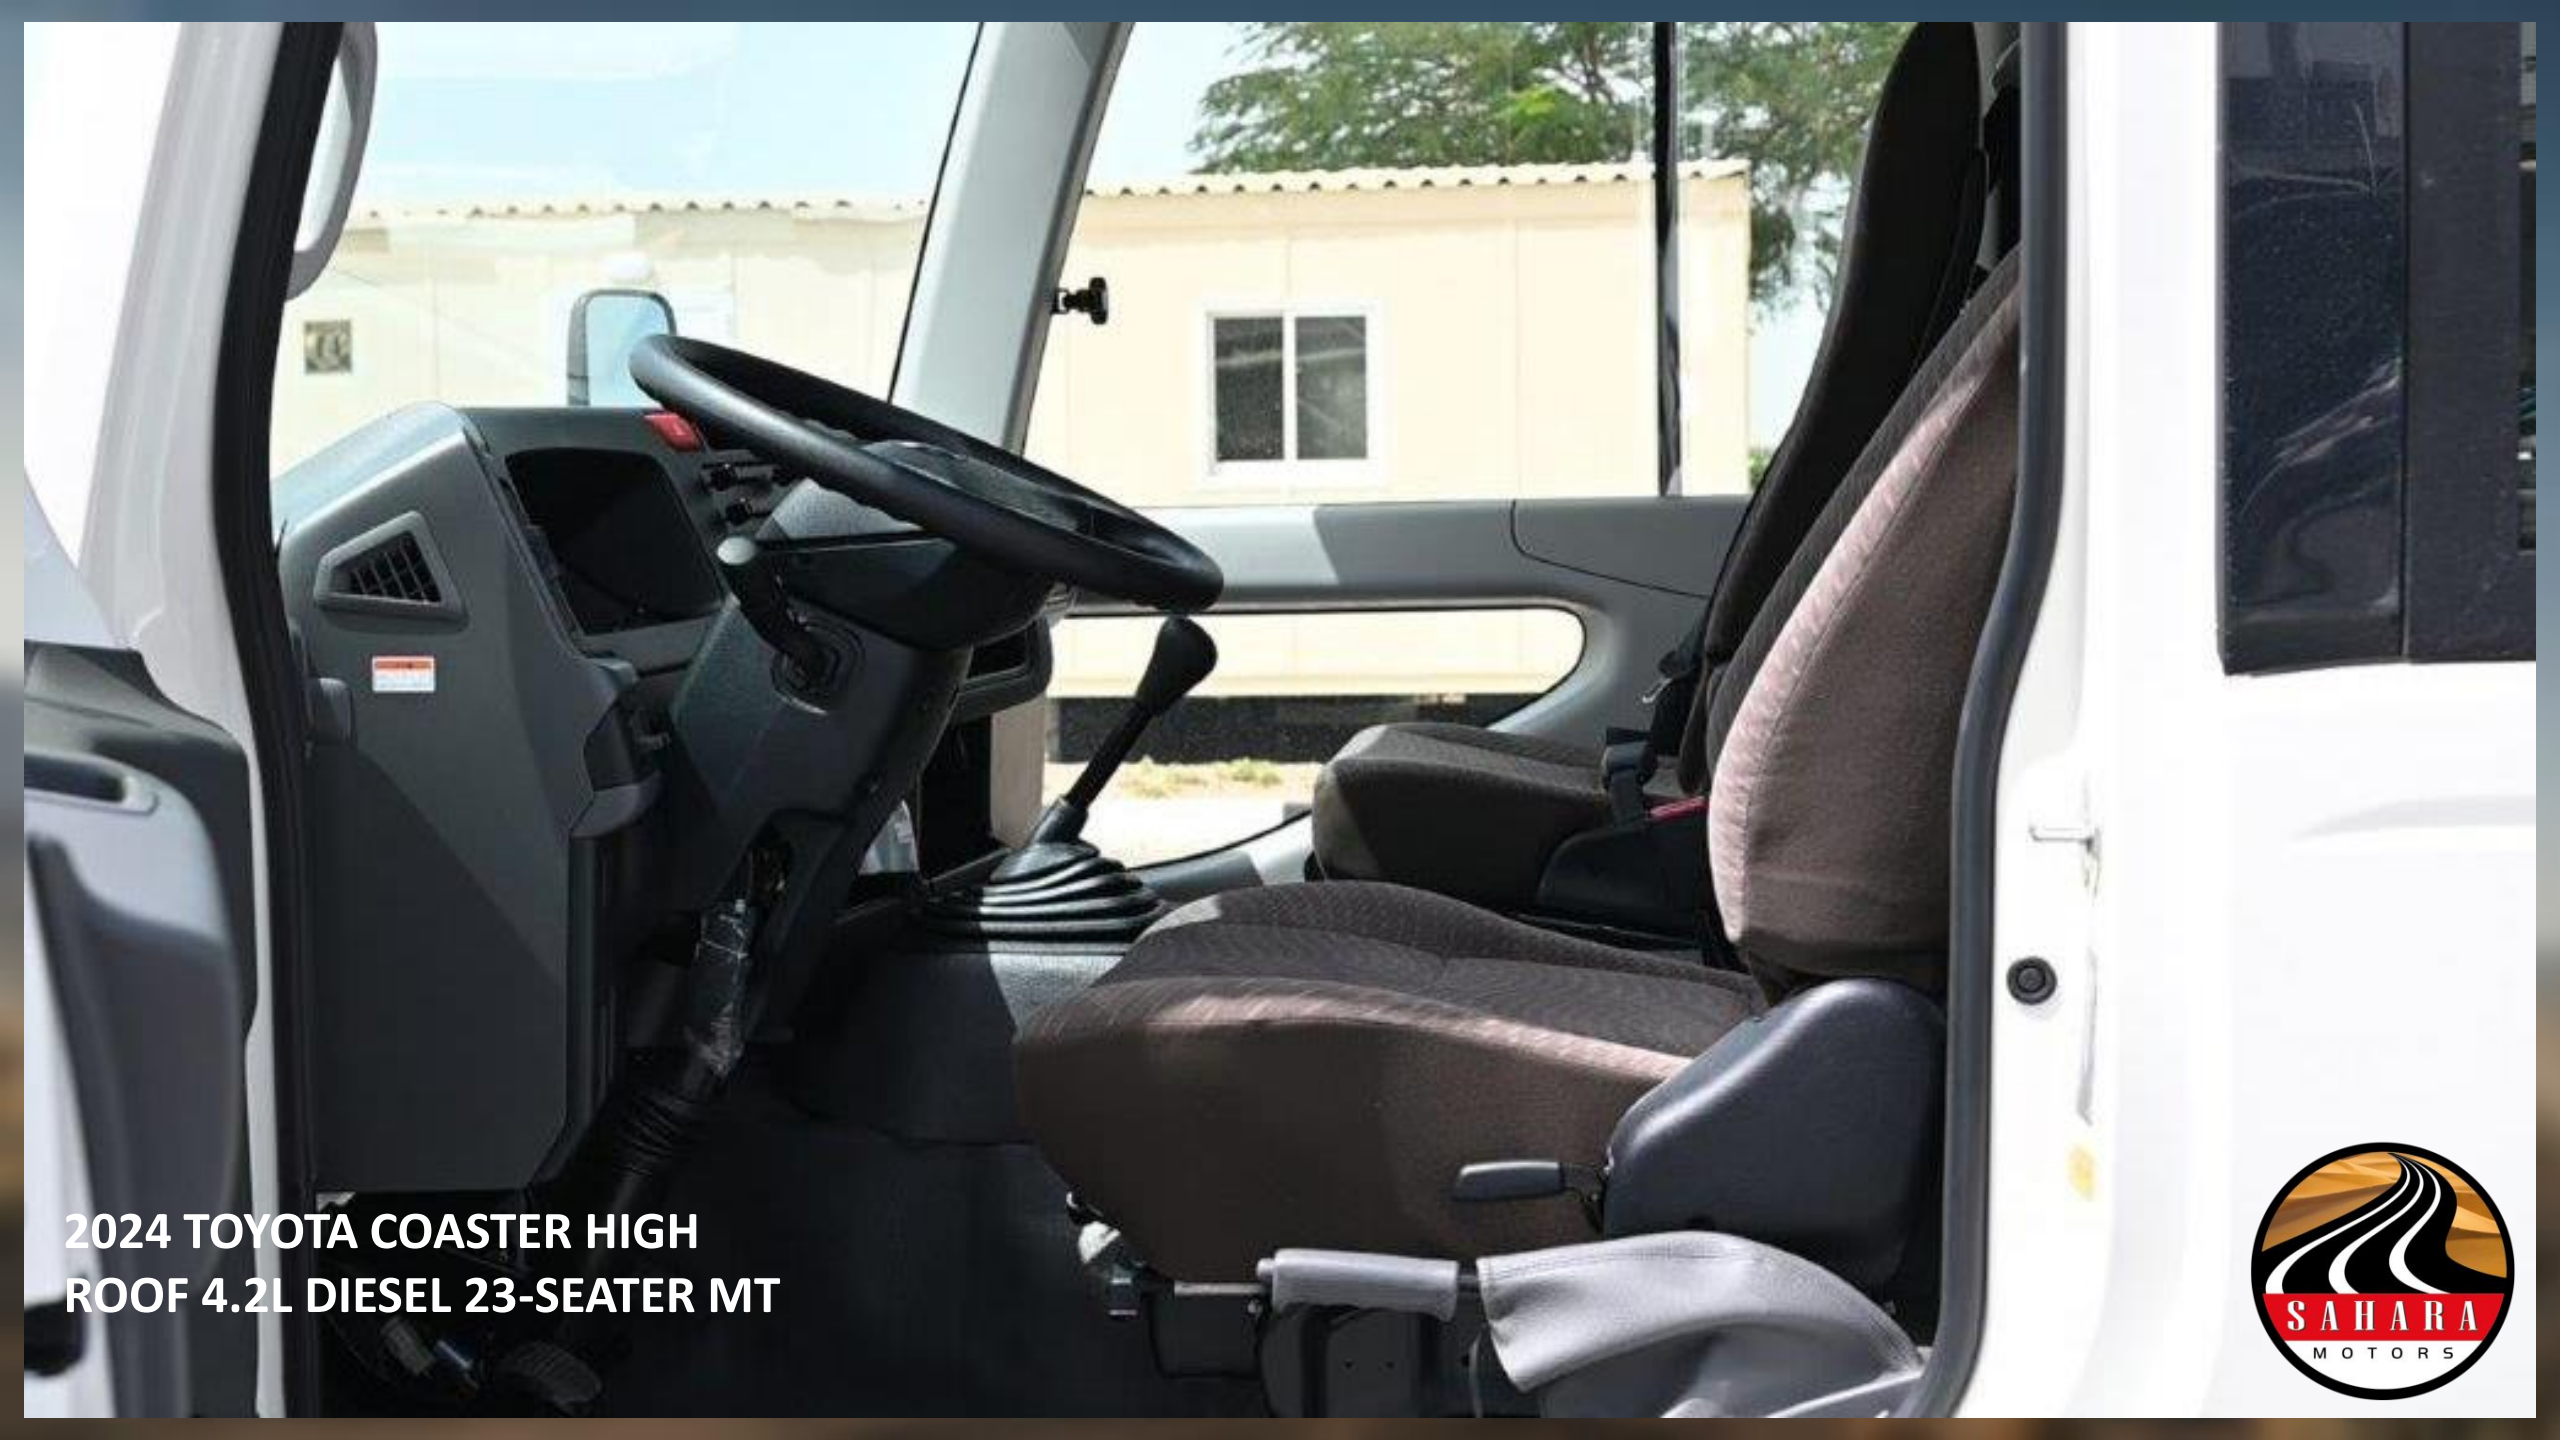

TOYOTA

TOYOTA
COASTER

**2024 TOYOTA COASTER HIGH
ROOF 4.2L DIESEL 23-SEATER MT**

**2024 TOYOTA COASTER HIGH
ROOF 4.2L DIESEL 23-SEATER MT**

**2024 TOYOTA COASTER HIGH
ROOF 4.2L DIESEL 23-SEATER MT**

**2024 TOYOTA COASTER HIGH
ROOF 4.2L DIESEL 23-SEATER MT**

2024 TOYOTA COASTER HIGH
ROOF 4.2L DIESEL 23-SEATER MT

**2024 TOYOTA COASTER HIGH
ROOF 4.2L DIESEL 23-SEATER MT**

**2024 TOYOTA COASTER HIGH
ROOF 4.2L DIESEL 23-SEATER MT**

**2024 TOYOTA COASTER HIGH
ROOF 4.2L DIESEL 23-SEATER MT**

2024 TOYOTA COASTER HIGH
ROOF 4.2L DIESEL 25-SEATER MT

**2024 TOYOTA COASTER HIGH
ROOF 4.2L DIESEL 23-SEATER MT**

MODEL CODE – HZB70L-ZGMNSV

ENGINE TYPE-DIESEL

ENGINE CODE-1HZ

VALVE MECHANISM 6-CYL. IN-LINE DOHC